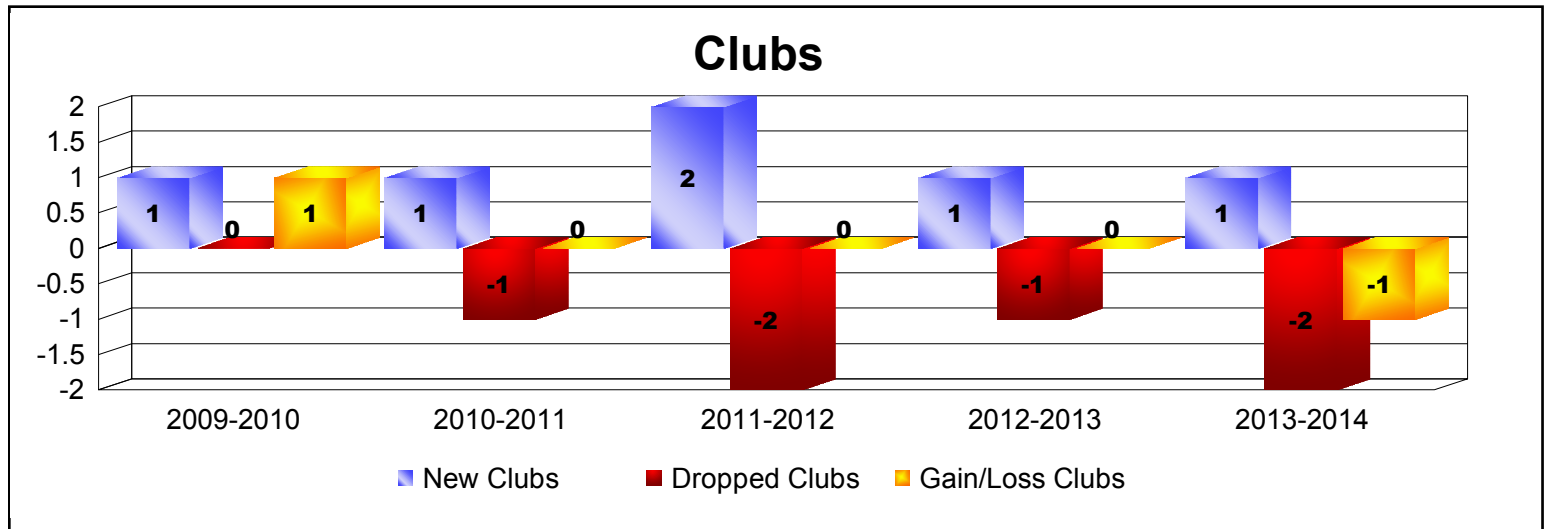

Year	New Clubs	Dropped Clubs	Gain/ Loss Clubs	New Members	Charter Members	Reinstate Members	Transfer Members	Total Member Added	Total Members Dropped	Gain/ Loss Members
2009-2010	1	0	1	104	22	10	13	149	-135	14
2010-2011	1	-1	0	116	22	9	11	158	-135	23
2011-2012	2	-2	0	65	51	9	11	136	-192	-56
2012-2013	1	-1	0	122	23	4	8	157	-139	18
2013-2014	1	-2	-1	68	27	4	16	115	-178	-63
Average	1	-1	0	95	29	7	12	143	-156	-13

Year	New Clubs	Dropped Clubs	Gain/ Loss Clubs	New Members	Charter Members	Reinstate Members	Transfer Members	Total Member Added	Total Members Dropped	Gain/ Loss Members
2009-2010	0	0	0	1	0	1	0	2	-2	0
2010-2011	0	0	0	3	0	0	0	3	-2	1
2011-2012	0	0	0	3	0	0	0	3	-3	0
2012-2013	0	0	0	3	0	0	0	3	0	3
2013-2014	0	0	0	3	0	0	0	3	-2	1
Average	0	0	0	3	0	0	0	3	-2	1