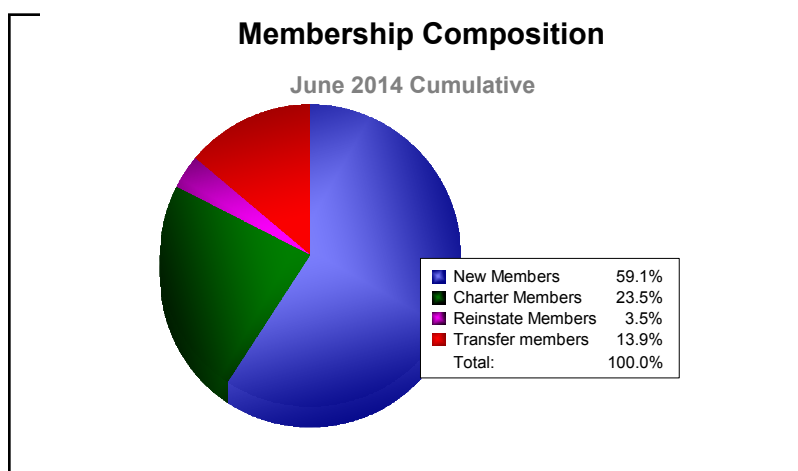

Year	New Clubs	Dropped Clubs	Gain/ Loss Clubs	New Members	Charter Members	Reinstate Members	Transfer Members	Total Member Added	Total Members Dropped	Gain/ Loss Members
2009-2010	1	0	1	104	22	10	13	149	-135	14
2010-2011	1	-1	0	116	22	9	11	158	-135	23
2011-2012	2	-2	0	65	51	9	11	136	-192	-56
2012-2013	1	-1	0	122	23	4	8	157	-139	18
2013-2014	1	-2	-1	68	27	4	16	115	-178	-63
Average	1	-1	0	95	29	7	12	143	-156	-13

Year	New Clubs	Dropped Clubs	Gain/ Loss Clubs	New Members	Charter Members	Reinstate Members	Transfer Members	Total Member Added	Total Members Dropped	Gain/ Loss Members
2009-2010	0	0	0	1	0	1	0	2	-2	0
2010-2011	0	0	0	3	0	0	0	3	-2	1
2011-2012	0	0	0	3	0	0	0	3	-3	0
2012-2013	0	0	0	3	0	0	0	3	0	3
2013-2014	0	0	0	3	0	0	0	3	-2	1
Average	0	0	0	3	0	0	0	3	-2	1