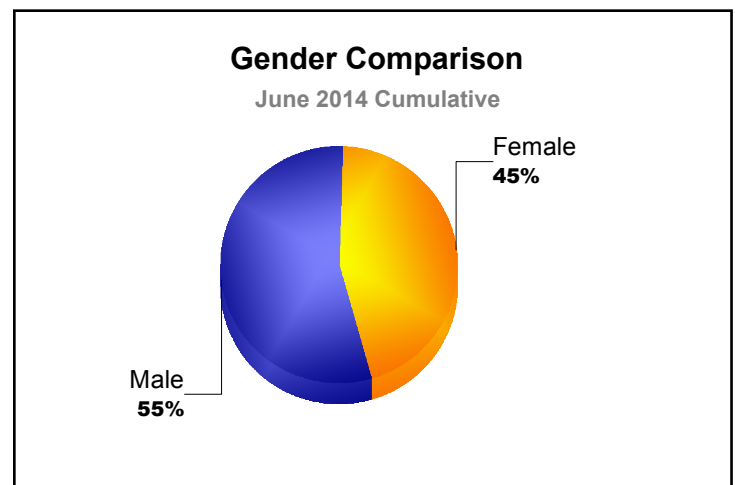

Year	New Clubs	Dropped Clubs	Gain/ Loss Clubs	New Members	Charter Members	Reinstate Members	Transfer Members	Total Member Added	Total Members Dropped	Gain/ Loss Members
2009-2010	1	0	1	104	22	10	13	149	-135	14
2010-2011	1	-1	0	116	22	9	11	158	-135	23
2011-2012	2	-2	0	65	51	9	11	136	-192	-56
2012-2013	1	-1	0	122	23	4	8	157	-139	18
2013-2014	1	-2	-1	68	27	4	16	115	-178	-63
Average	1	-1	0	95	29	7	12	143	-156	-13