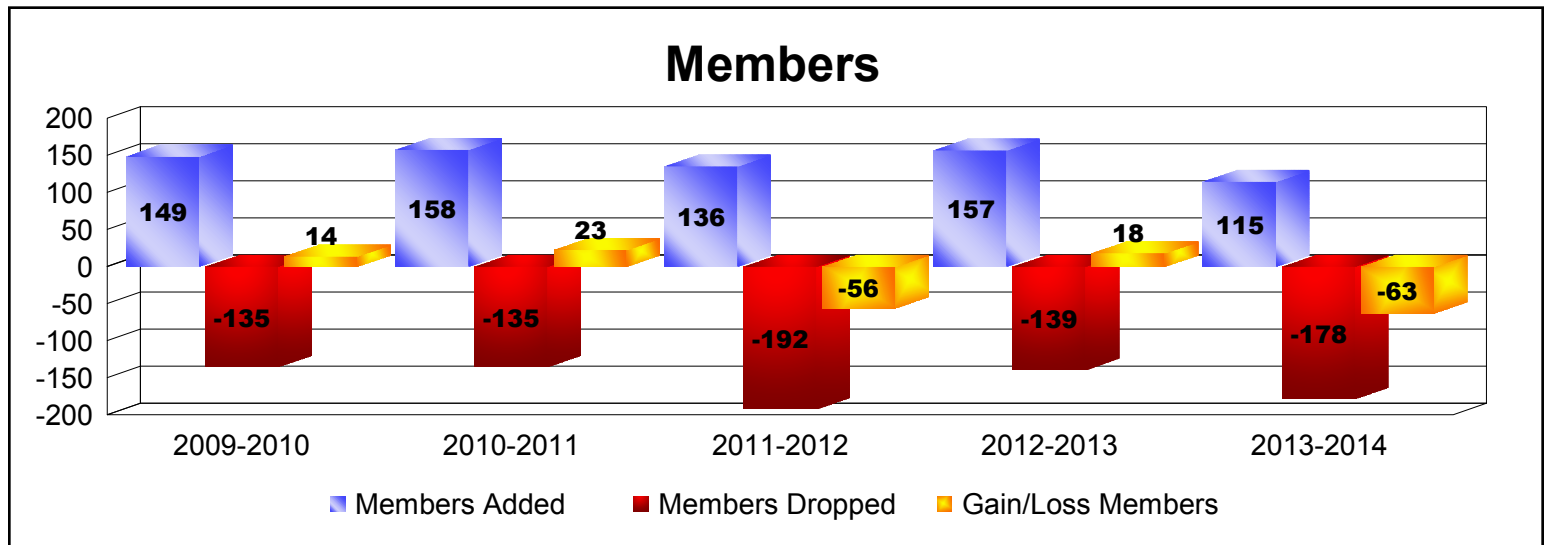

Year	New Clubs	Dropped Clubs	Gain/ Loss Clubs	New Members	Charter Members	Reinstate Members	Transfer Members	Total Member Added	Total Members Dropped	Gain/ Loss Members
2009-2010	1	0	1	104	22	10	13	149	-135	14
2010-2011	1	-1	0	116	22	9	11	158	-135	23
2011-2012	2	-2	0	65	51	9	11	136	-192	-56
2012-2013	1	-1	0	122	23	4	8	157	-139	18
2013-2014	1	-2	-1	68	27	4	16	115	-178	-63
Average	1	-1	0	95	29	7	12	143	-156	-13

Year	New Clubs	Dropped Clubs	Gain/ Loss Clubs	New Members	Charter Members	Reinstate Members	Transfer Members	Total Member Added	Total Members Dropped	Gain/ Loss Members
2009-2010	0	0	0	1	0	1	0	2	-2	0
2010-2011	0	0	0	3	0	0	0	3	-2	1
2011-2012	0	0	0	3	0	0	0	3	-3	0
2012-2013	0	0	0	3	0	0	0	3	0	3
2013-2014	0	0	0	3	0	0	0	3	-2	1
Average	0	0	0	3	0	0	0	3	-2	1